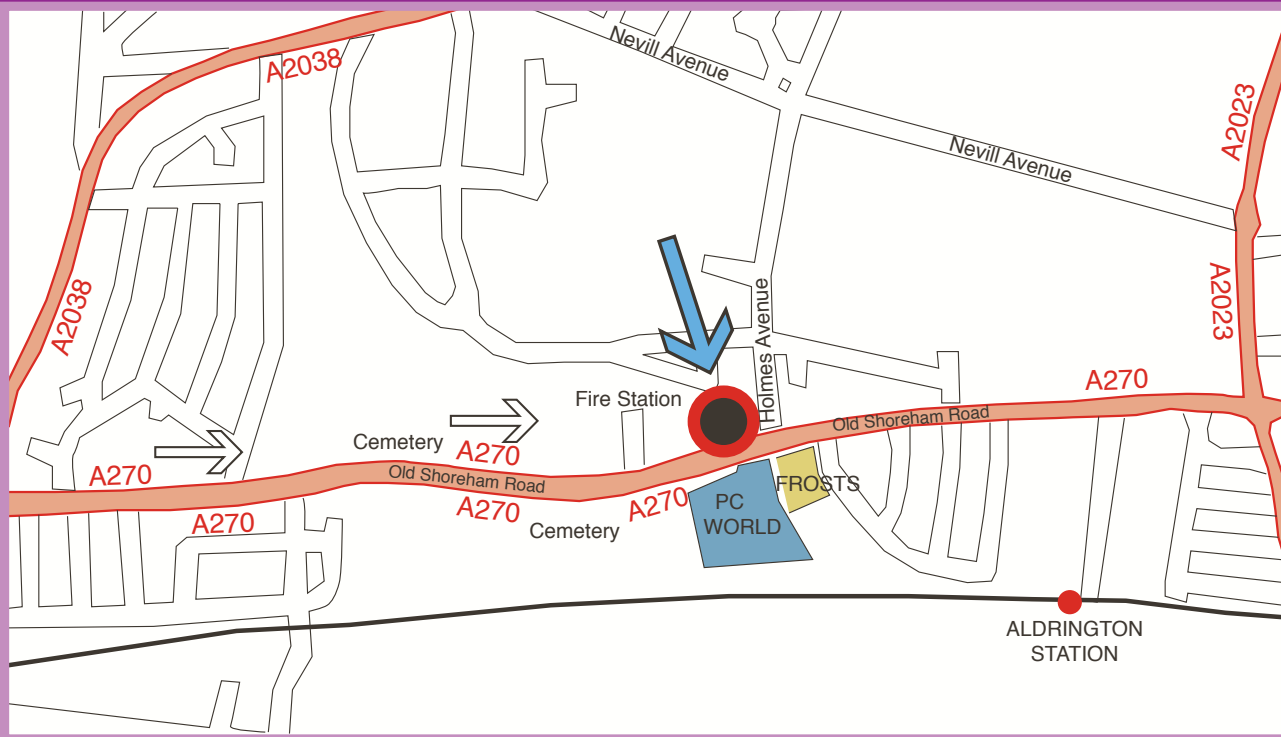

**Directions - London/Gatwick**

Travel on M23/A23 until Junction with A27. Take Worthing direction on A27 until junction with A293 (signposted Shoreham) Drive past Sainsbury's superstore, go straight across roundabout and turn left at the traffic lights. Go straight on at the next set of traffic lights on the hill. Continue along the A270 for approx. 1 mile. Directly opposite PC World turn left into the car park in front of Crisp Litho Ltd and follow the driveway to the right of the building.

**Directions - From West**

Travel on M27/A27 past Worthing towards Brighton. Pass over Shoreham flyover, past Marks and Spencer superstore and through the tunnel. Take the first junction, A293 (signposted Shoreham). Drive past Sainsbury's superstore, go straight across roundabout and turn left at the traffic lights. Go straight on at the next set of traffic lights on the hill. Continue along the A270 for approx. 1 mile. Directly opposite PC World turn left into the car park in front of Crisp Litho Ltd and follow the driveway to the right of the building.

**Rail - Brighton Station**

Taxi to Ticketmedia premises.

Ticketmedia  
 Maple Works  
 Old Shoreham Road  
 Hove  
 East Sussex  
 BN3 7ED

t 0800 028 6778  
 f 01273 203 070